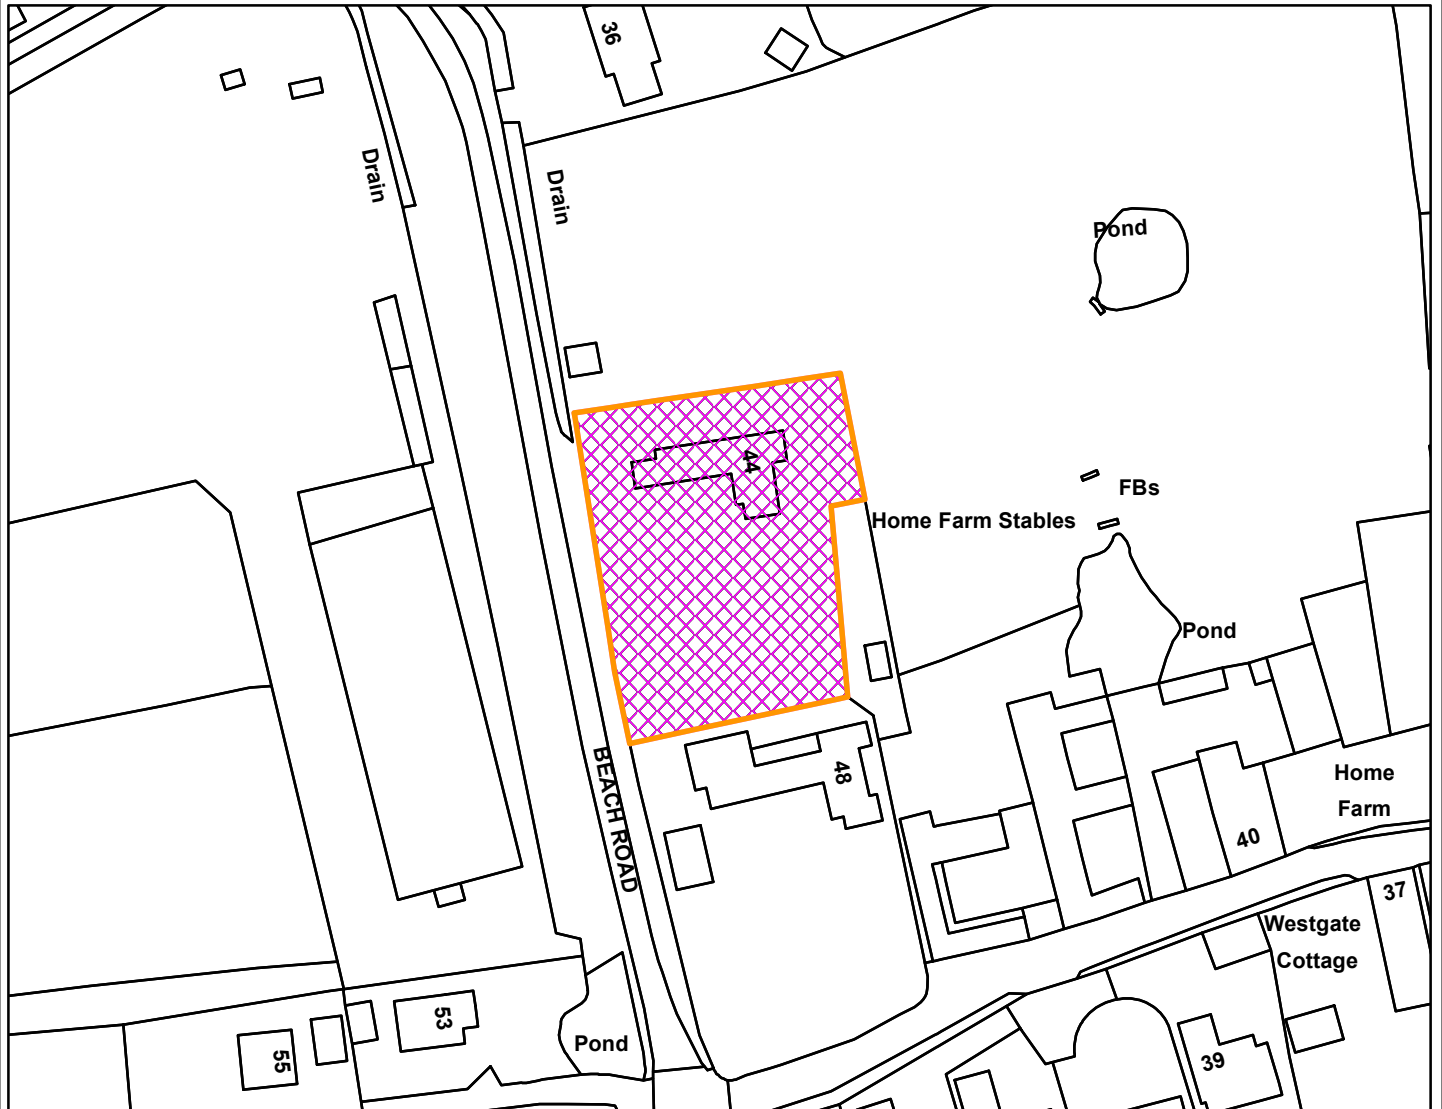

22/01970/F

Borough Council of  
King's Lynn &  
West Norfolk

Brownsea 44 Beach Road Holme next The Sea Norfolk PE36 6LG

**Legend**

**Scale:** 1:1,250

Reproduced from the Ordnance Survey map with permission of the Controller of His Majesty's Stationery Office © Crown Copyright 2023.

Unauthorised reproduction infringes Crown Copyright and may lead to prosecution or civil proceedings.

Organisation	BCKLWN
Department	Department
Comments	Not Set
Date	24/04/2024
MSA Number	0100024314